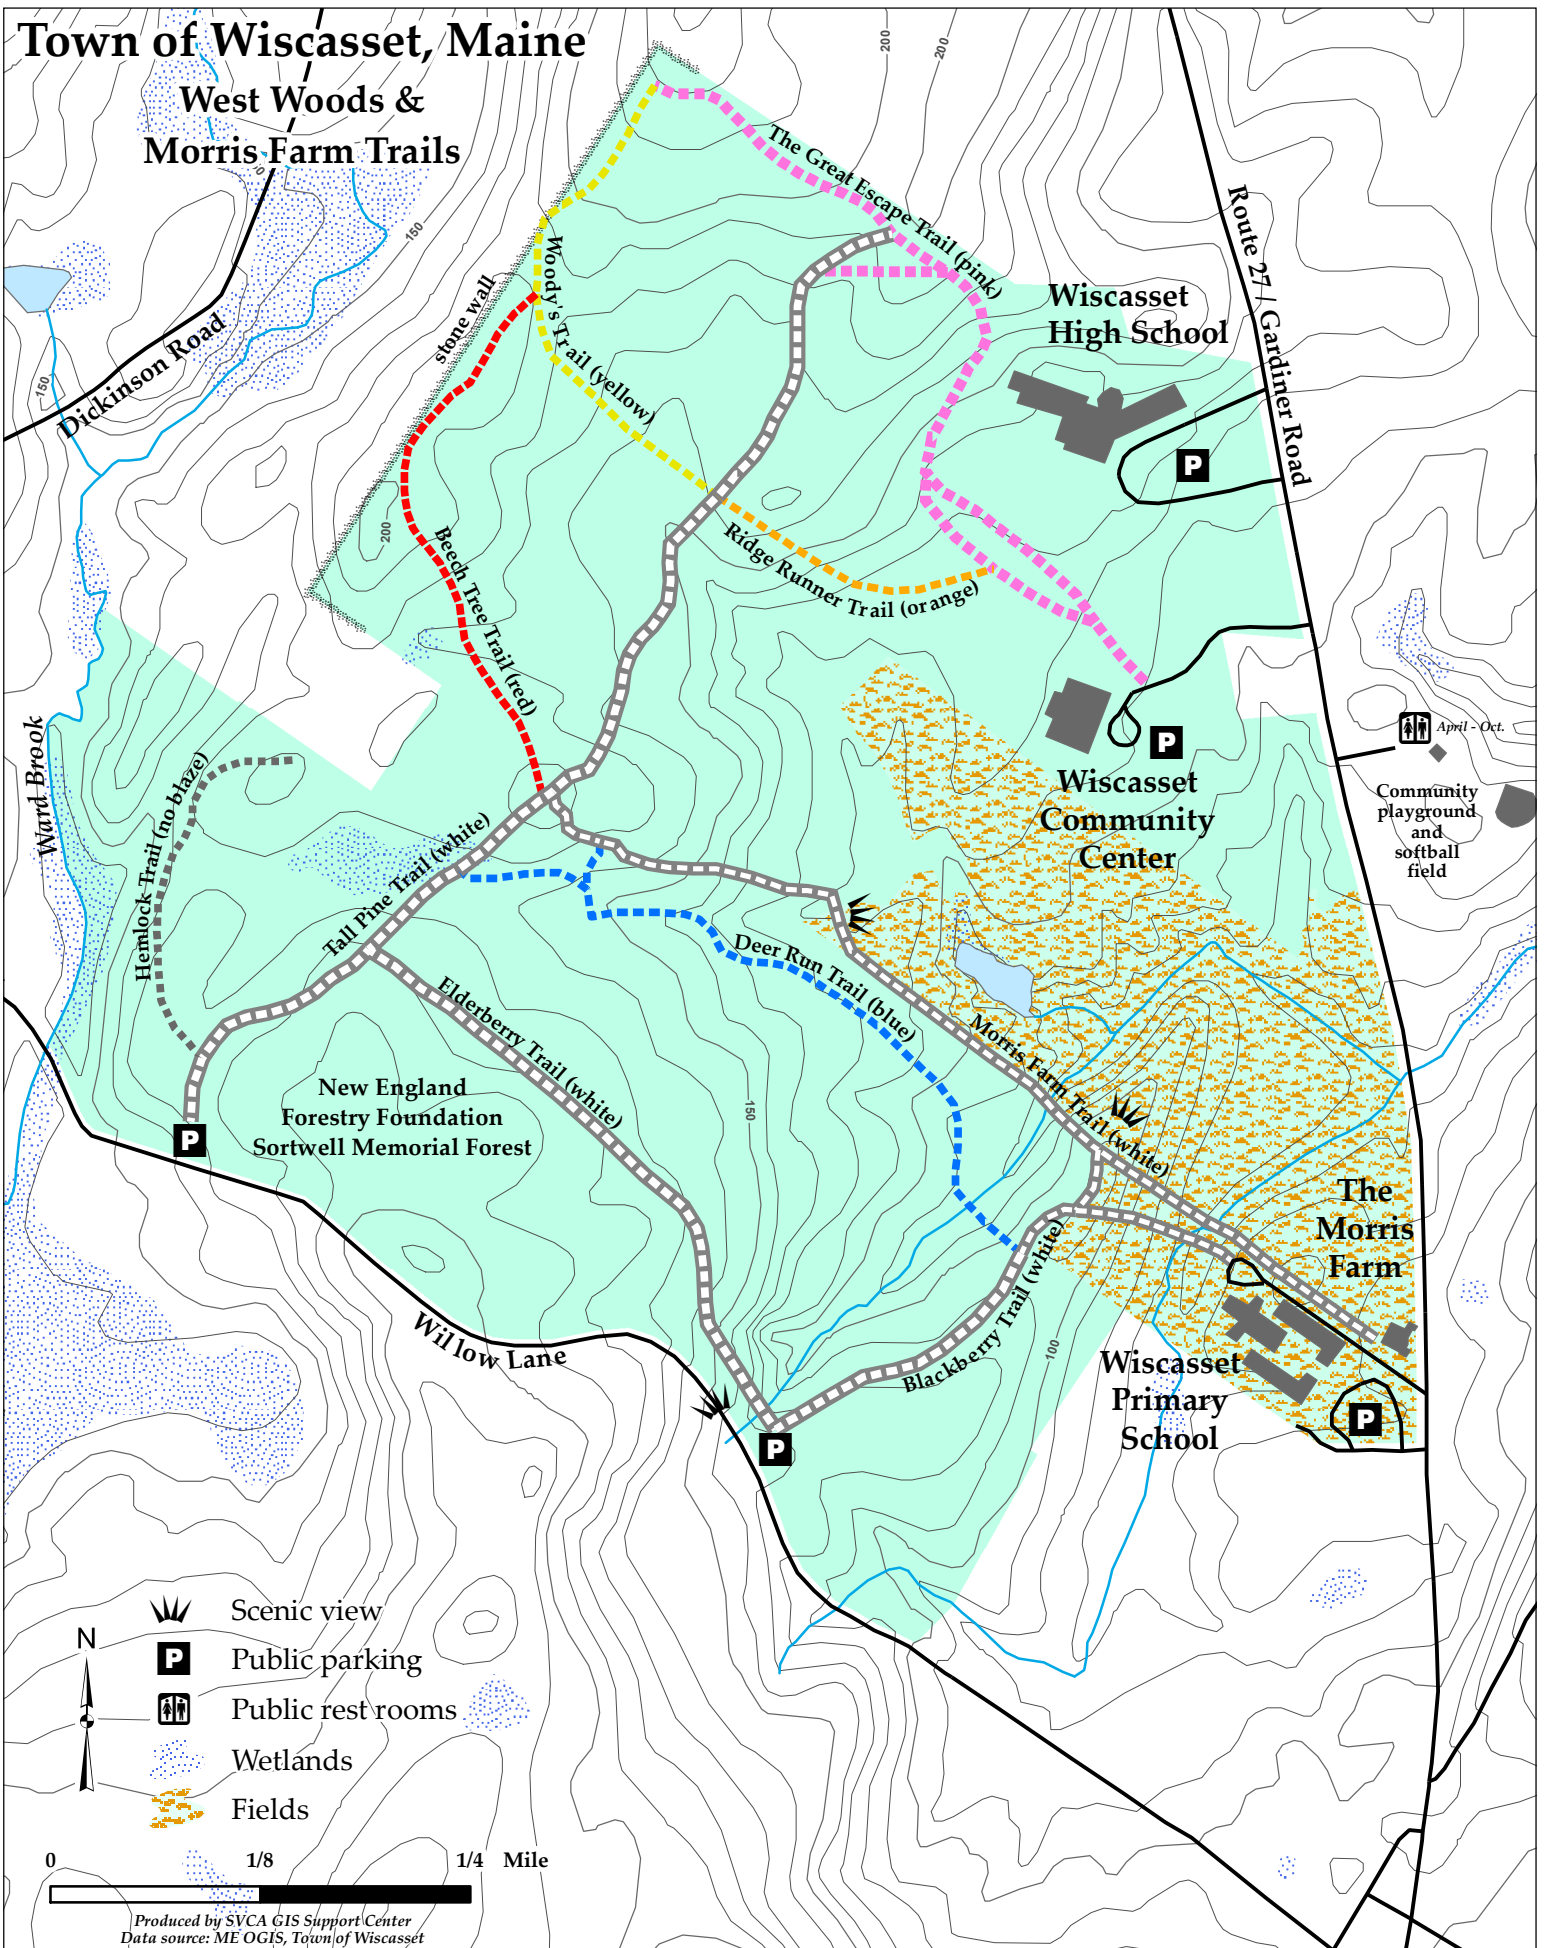

# Town of Wiscasset, Maine

## West Woods & Morris Farm Trails

- Scenic view
- Public parking
- Public rest rooms
- Wetlands
- Fields

Produced by SVCA GIS Support Center  
Data source: ME OGIS, Town of Wiscasset